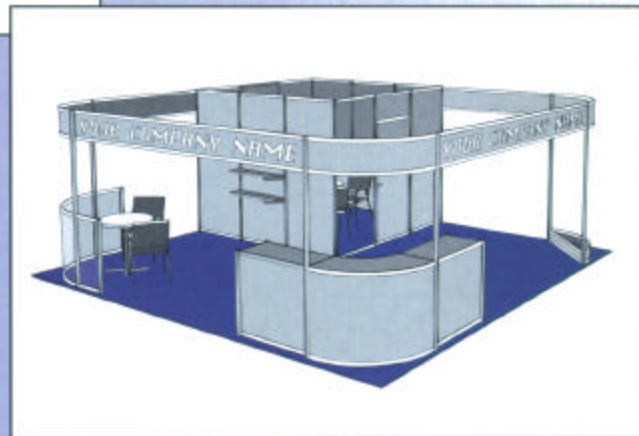

Brede Custom Exhibits

From the simple to the elaborate, Brede transforms empty booth space into a custom tailored exhibit.

Built to exact specifications, each custom exhibit is:

- Unique
- Affordable
- Practical
- Original
- Versatile
- Impressive
- Functional
- Attractive
- Productive
- Inviting

With 90 years of experience, Brede continues to provide viable alternatives to maximize booth space. Whether the image and budget are conservative or extravagant, Brede offers the perfect solution.

Call our experienced professionals for an innovative and customized approach.